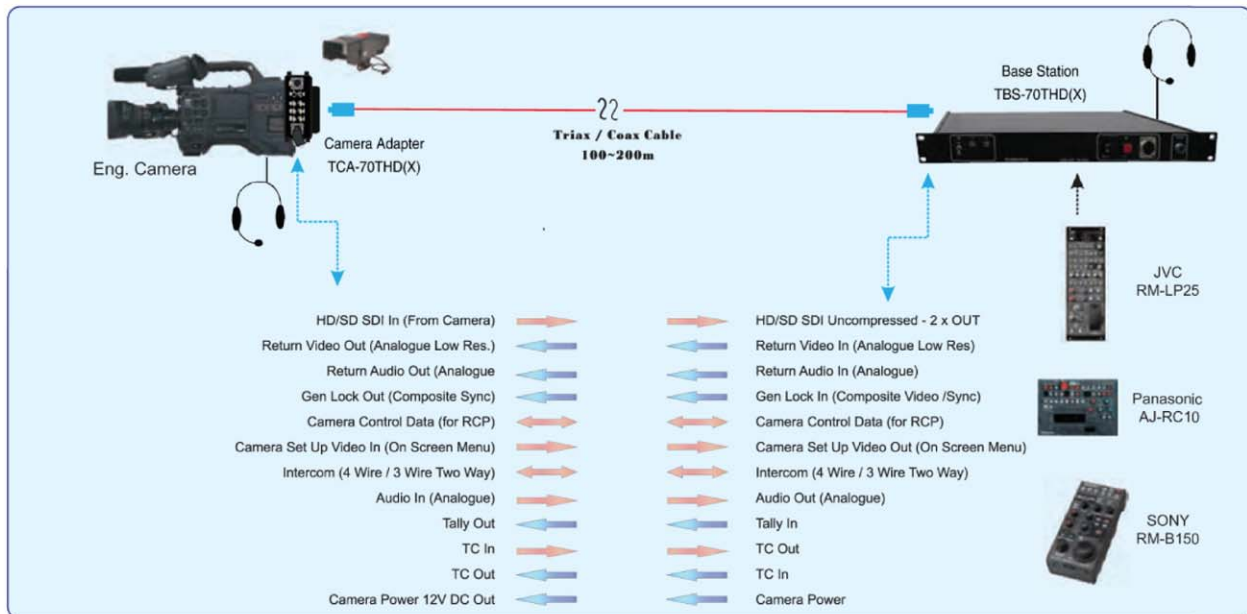

**TCA-70THD(X)
Camera Adapter**

World's First Budget Oriented HD-Triax/Coax Camera Adapter

**TBS-70THD(X)
Base Station**

The TCA-70THD camera adapter plugs directly into the camera's battery mount allows broadcasters to convert their ENG camera into a studio configuration. No delay in mainstream signal process, HD SDI high quality In/Out. Integrates with either standard Anton Bauer or V-Mount camera battery mounts.

Specifications

Triax Base Unit (TBS-70THD)

Video

HD/SD SDI Uncompressed	BNC x 2, SMPTE 292M (1.5 Gb/s) or SMPTE 259M (270 Mb/s), 0.8 Vp-p, 75Ω
Return Program Video (Analogue Composite)	BNC x 1, *Composite Video In
Gen Lock In (Composite Video / Black Burst)	BNC x 1, 1.0Vp-p, 75Ω
Camera Set Up Video Out	BNC x 1, 1.0Vp-p, 75Ω (*Composite Video Out)

Control & Others

Tally In	Tally In 9 Pin Connector
TC Out	BNC x 1, Low impedance, 2.0 ±0.5V p-p
Camera Remote Control Data	8/10 pin Camera Remote Control Connector (Change as per camera models), Visit our website.

Power In (Camera Power)	DC 32V supplied through Triax/Coax Cable from Base Unit to Camera Adapter
-------------------------	---

* Composite Video Out is provided for monitoring purpose, not recommended for transmission.